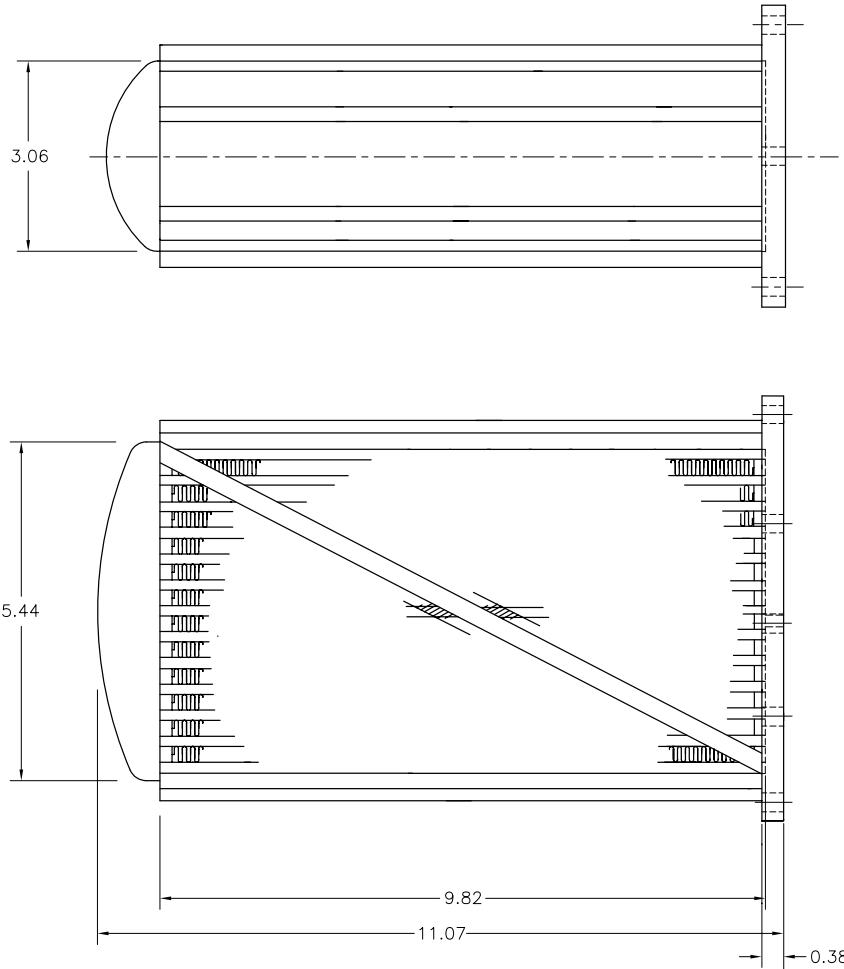

CAM626189

Congealing 13 Tubes 7.2lbs

Engine Eligibility

IO-520 A	O-470 A	IO-470 A
IO-520 D	O-470 B	IO-470 D
IO-520 E	O-470 B-CI	IO-470 F
IO-520 F	O-470 H	IO-470 L
IO-520 J	O-470 J	IO-470 LO
IO-520 K	O-470 K	IO-470 M
IO-520 L	O-470 L	
IO-520P	O-470 M	
	O-470 M-CI	
	O-470 N	
	O-470 R	
	O-470 S	