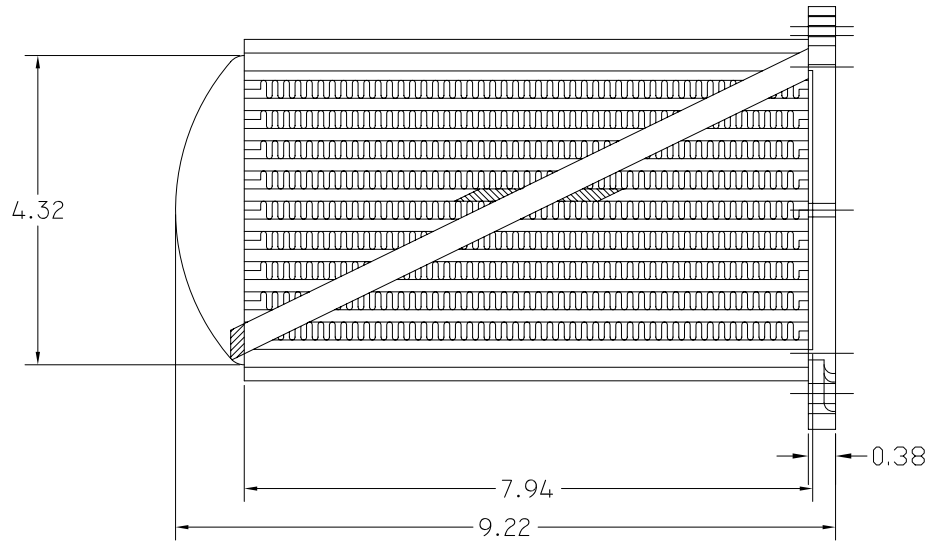

CAM627392

Congealing 10 Tubes 5.0 lbs

Engine Eligibility

GO-300 A	O-470 G	IO-470 C
GO-300 B	O-470 G-CI	IO-470 E
GO-300 C	O-470 L	IO-470 G
GO-300 D	O-470 P	IO-470 H
GO-300 E	O-470 R	IO-470 J
GO-300 F	O-470 S	IO-470 K
IO-360 A	O-470 T	IO-470 N
IO-360 B	O-470 U	IO-470 R
IO-360 AB		IO-470 S