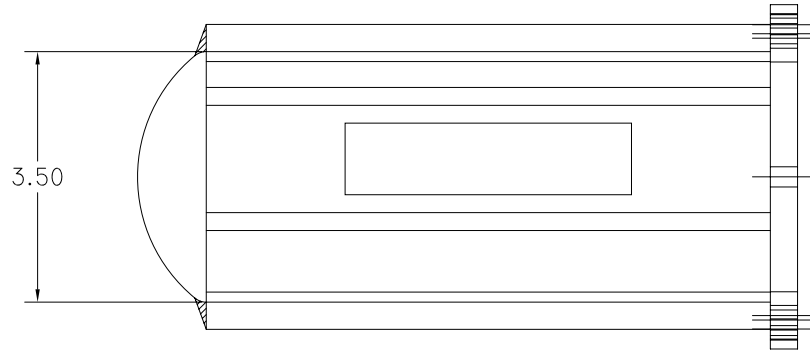

CAM627392

Congealing 10 Tubes 5.0 lbs

Engine Eligibility

GO-300 A	O-470 G	IO-470 C
GO-300 B	O-470 G-CI	IO-470 E
GO-300 C	O-470 L	IO-470 G
GO-300 D	O-470 P	IO-470 H
GO-300 E	O-470 R	IO-470 J
GO-300 F	O-470 S	IO-470 K
IO-360 A	O-470 T	IO-470 N
IO-360 B	O-470 U	IO-470 R
IO-360 AB		IO-470 S